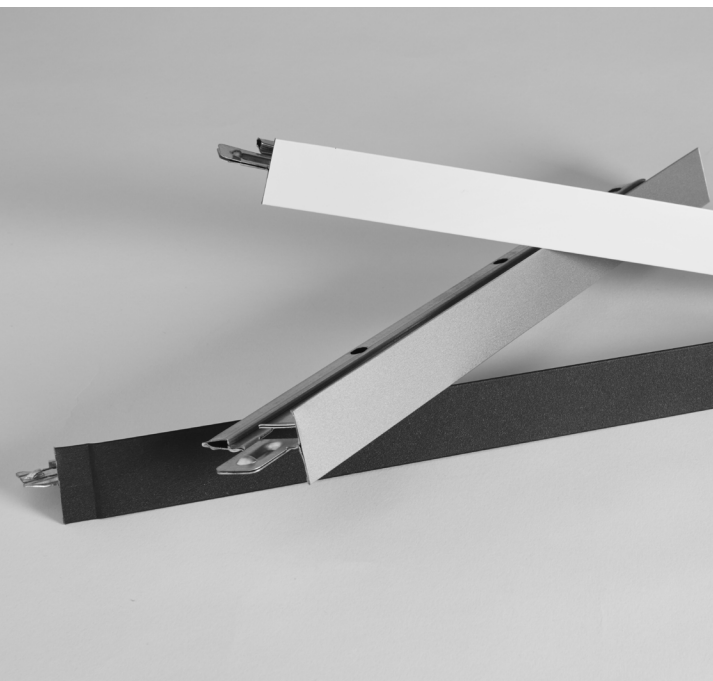

Produkty Ecophon

Cennik 2017

Ecophon®
SAINT-GOBAIN

A SOUND EFFECT ON PEOPLE